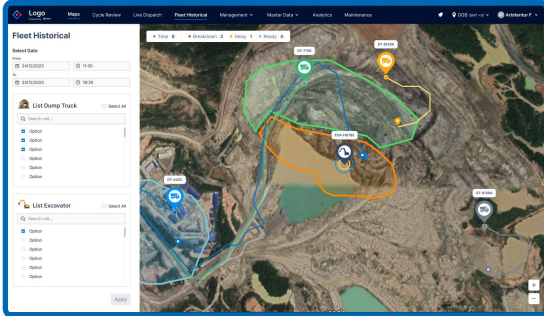

Fleeto Features What will you get?