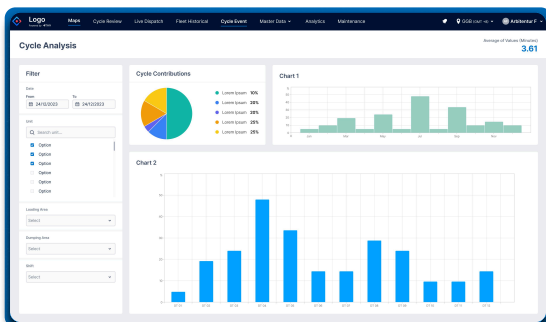

Data Analytic

Improve Your Operation Strategy With Historical Data

Fleeto Mining provide data analytic using BI reporting that can be used for analyzing historical data. To improve operation related decision strategy that impact people, asset, and process.

All Features

- Real-time Maps
- Cycle Review
- Cycle Productivity
- Live Dispatch
- Fleet Historical
- Event Management
- Operator Management
- Material Management
- Operator Apps
- Data Analytic

No Connectivity? Don't worry, we support OFFLINE MODE. Data collected and stored on the device, to be uploaded when the system is online.