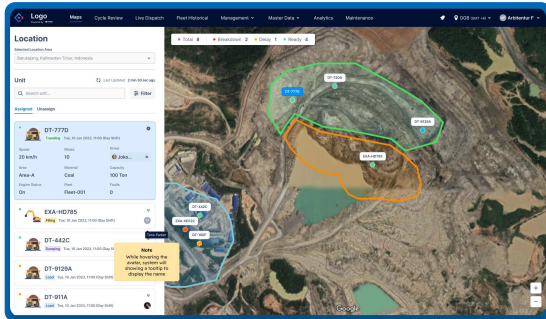

Fleeto Features What will you get?

Real-Time Maps

Easy Tracking. Identify Issues and Take Action Early.

Control with a click, your fleet of Truck, Excavator and Auxiliary Units. Not only for easy-tracking unit status, working area, speed, ritage, but also to identify potential issues and take action early.

Cycle Review

Stay-on-Top of Your KPIs

Proactive Life-Cycle Optimization for tracking the production in real-time, to stay on top of availability, compliance (such as production time, filling, queuing, speeding, traveling, dumping) and other top KPIs.