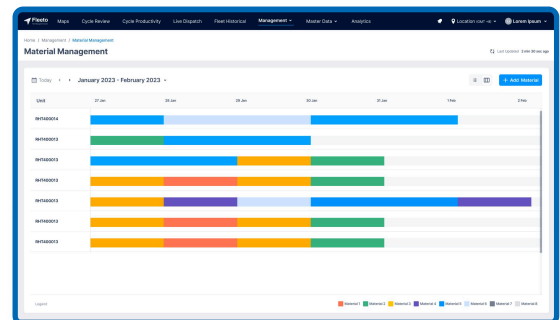

Material Management

Optimize Your Material and Assets

Proactive in managing material and heavy equipment asset for tracking material production. Fleeto Mining generate data tracking material and fleet daily.